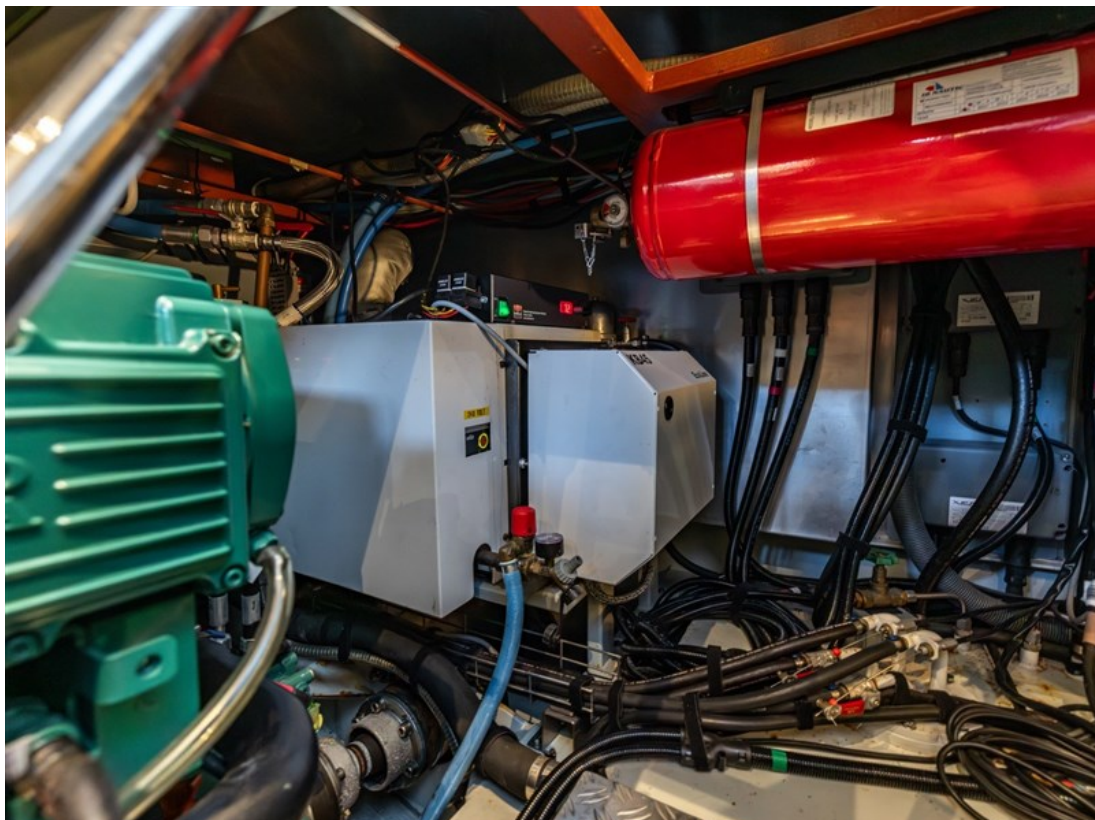

ELBURG YACHTING®

international yachtbrokers

Gegevens worden geacht juist te zijn, doch worden niet gegarandeerd. - Whilst every care has been taken in the preparation of the particulars, their correctness is not guaranteed.

J.P. Broekhovenstraat 37
8081 HB Elburg
The Netherlands

Referentie
B26014425

info@elburgyachting.nl
www.elburgyachting.nl
+31 525 68 68 68